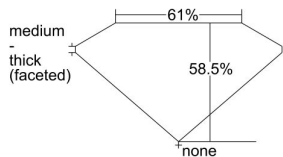

GIA®

FACSIMILE

GIA REPORT 2217868342

Verify this report at gia.edu

GIA DIAMOND DOSSIER®

March 29, 2016
GIA Report Number 2217868342
Shape and Cutting Style ..... Pear Brilliant
Measurements ..... 6.83 x 4.22 x 2.47 mm

GRADING RESULTS

Carat Weight ..... 0.40 carat
Color Grade ..... D
Clarity Grade VS1

ADDITIONAL GRADING INFORMATION

Polish ..... Very Good
Symmetry ..... Good
Fluorescence ..... None
Clarity Characteristics..... Crystal, Pinpoint
Inscription(s): GIA 2217868342

PROPORTIONS

Profile not to actual proportions

GRADING SCALES

GIA COLOR SCALE		GIA CLARITY SCALE			
COLORLESS	D	VERY VERY SLIGHTLY INCLUDED	FLAWLESS		
	E		INTERNALLY FLAWLESS		
	F	VERY SLIGHTLY INCLUDED	VVS₁		
	G		VVS₂		
	H		VS₁		
	NEAR COLORLESS	I	SLIGHTLY INCLUDED	VS₂	
		J		SI₁	
		FAINT	K	INCLUDED	SI₂
			L		I₁
			M		I₂
VERY LIGHT	N	LIGHT	I₃		
	O				
	P				
	Q				
	R