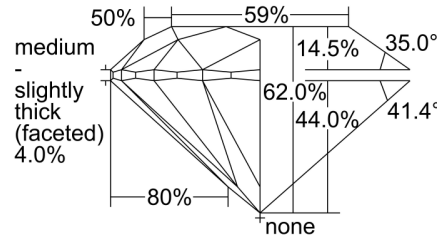

GIA DIAMOND GRADING REPORT

 November 11, 2014
 GIA Report Number **5186631688**
 Shape and Cutting Style **Round Brilliant**
 Measurements **10.27 - 10.31 x 6.38 mm**
GRADING RESULTS

 Carat Weight **4.16 carat**
 Color Grade **K**
 Clarity Grade **S11**
 Cut Grade **Excellent**
ADDITIONAL GRADING INFORMATION

 Polish **Very Good**
 Symmetry **Excellent**
 Fluorescence **Faint**
 Inscription(s): **GIA 5186631688**
Comments: Additional pinpoints are not shown.

PROPORTIONS

Profile to actual proportions

CLARITY CHARACTERISTICS

KEY TO SYMBOLS*

- Crystal
- ◡ Indented Natural
- ↘ Feather
- ☉ Cloud
- Pinpoint

* Red symbols denote internal characteristics (inclusions). Green or black symbols denote external characteristics (blemishes). Diagram is an approximate representation of the diamond, and symbols shown indicate type, position, and approximate size of clarity characteristics. All clarity characteristics may not be shown. Details of finish are not shown.