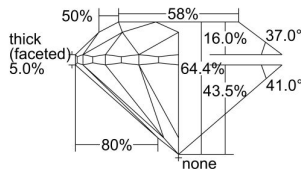

GIA®

FACSIMILE

GIA REPORT 7222485353

Verify this report at gia.edu

GIA DIAMOND DOSSIER®

April 26, 2016
GIA Report Number 7222485353
Shape and Cutting Style ..... Round Brilliant
Measurements ..... 6.04 - 6.07 x 3.90 mm

GRADING RESULTS

Carat Weight ..... 0.91 carat
Color Grade ..... G
Clarity Grade VS1
Cut Grade ..... Very Good

ADDITIONAL GRADING INFORMATION

Polish ..... Excellent
Symmetry ..... Excellent
Fluorescence ..... Medium Blue
Clarity Characteristics ..... Crystal
Inscription(s): GIA 7222485353

PROPORTIONS

Profile to actual proportions

GRADING SCALES

GIA COLOR SCALE

COLORED	D
	E
	F
	G
	H
	I
	J
NEAR COLORLESS	K
	L
Faint	M
	N
	O
	P
	Q
	R
	S
	T
	U
	V
	W
	X
	Y
Light	Z

GIA CLARITY SCALE

FLAWLESS	VERY VERY SLIGHTLY INCLUDED	VVS₁	VVS₂	VS₁	VS₂	SI₁	SI₂	I₁	I₂	I₃	
											VERY SLIGHTLY INCLUDED
INTERNALLY FLAWLESS											

GIA CUT SCALE

EXCELLENT
VERY GOOD
GOOD
FAIR
POOR