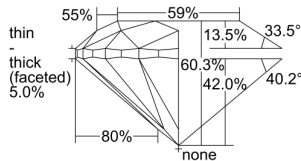

GIA®

FACSIMILE

GIA REPORT 6221444306

Verify this report at gia.edu

GIA DIAMOND DOSSIER®

April 25, 2016
GIA Report Number 6221444306
Shape and Cutting Style ..... Round Brilliant
Measurements ..... 4.56 - 4.58 x 2.75 mm

GRADING RESULTS

Carat Weight ..... 0.36 carat
Color Grade I
Clarity Grade S11
Cut Grade ..... Good

ADDITIONAL GRADING INFORMATION

Polish ..... Good
Symmetry ..... Very Good
Fluorescence ..... Faint
Clarity Characteristics ..... Feather, Crystal
Inscription(s): GIA 6221444306

PROPORTIONS

Profile to actual proportions