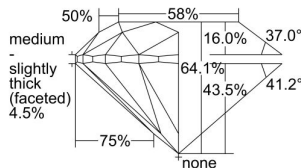

GIA®

FACSIMILE

GIA REPORT 1225355924

Verify this report at gia.edu

GIA DIAMOND DOSSIER®

April 15, 2016
GIA Report Number 1225355924
Shape and Cutting Style ..... Round Brilliant
Measurements ..... 5.00 - 5.05 x 3.22 mm

GRADING RESULTS

Carat Weight ..... 0.51 carat
Color Grade ..... F
Clarity Grade VVS1
Cut Grade ..... Very Good

ADDITIONAL GRADING INFORMATION

Polish ..... Excellent
Symmetry ..... Very Good
Fluorescence ..... Medium Blue
Clarity Characteristics ..... Pinpoint, Feather, Cavity
Inscription(s): GIA 1225355924

PROPORTIONS

Profile to actual proportions