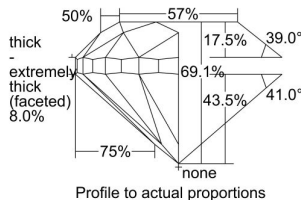

GIA®

FACSIMILE

GIA REPORT 5223428331

Verify this report at gia.edu

GIA DIAMOND DOSSIER®

April 25, 2016
GIA Report Number 5223428331
Shape and Cutting Style ..... Round Brilliant
Measurements ..... 4.73 - 4.78 x 3.28 mm

GRADING RESULTS

Carat Weight ..... 0.50 carat
Color Grade I
Clarity Grade VVS2
Cut Grade ..... Fair

ADDITIONAL GRADING INFORMATION

Polish ..... Excellent
Symmetry ..... Good
Fluorescence ..... None
Clarity Characteristics ..... Pinpoint, Natural
Inscription(s): GIA 5223428331

PROPORTIONS

GRADING SCALES

GIA COLOR SCALE	GIA CLARITY SCALE	GIA CUT SCALE	
D	FLAWLESS	EXCELLENT	
E	INTERNALLY FLAWLESS		
F		VVS₁	VERY GOOD
G	VVS₂		
H	VS₁	GOOD	
I	VS₂		
J	SI₁	FAIR	
K	SI₂		
L	I₁	POOR	
M	I₂		
N	I₃		
O			
P			
Q			
R			
S			
T			
U			
V			
W			
X			
Y			
Z