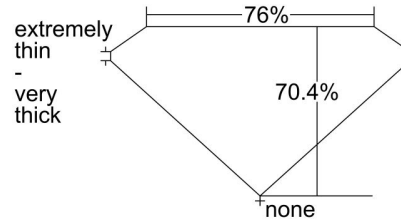

**GIA DIAMOND GRADING REPORT**

April 20, 2016  
 GIA Report Number ..... 6177592555  
 Shape and Cutting Style . Cut-Cornered Square Modified Brilliant  
 Measurements ..... 6.01 x 5.95 x 4.19 mm

**GRADING RESULTS**

Carat Weight ..... 1.14 carat  
 Color Grade ..... I  
 Clarity Grade ..... VS2

**ADDITIONAL GRADING INFORMATION**

Polish ..... Very Good  
 Symmetry ..... Good  
 Fluorescence ..... None

**PROPORTIONS**

Profile not to actual proportions

**CLARITY CHARACTERISTICS**

**KEY TO SYMBOLS\***

- Crystal
- ~ Feather
- △ Natural

\* Red symbols denote internal characteristics (inclusions). Green or black symbols denote external characteristics (blemishes). Diagram is an approximate representation of the diamond, and symbols shown indicate type, position, and approximate size of clarity characteristics. All clarity characteristics may not be shown. Details of finish are not shown.