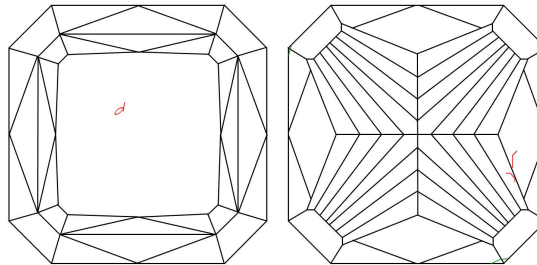

**GIA DIAMOND GRADING REPORT**

April 20, 2016  
 GIA Report Number ..... 6177592555  
 Shape and Cutting Style . Cut-Cornered Square Modified Brilliant  
 Measurements ..... 6.01 x 5.95 x 4.19 mm

**GRADING RESULTS**

Carat Weight ..... 1.14 carat  
 Color Grade ..... I  
 Clarity Grade ..... VS2

**ADDITIONAL GRADING INFORMATION**

Polish ..... Very Good  
 Symmetry ..... Good  
 Fluorescence ..... None

**PROPORTIONS**

Profile not to actual proportions

**CLARITY CHARACTERISTICS**

**KEY TO SYMBOLS\***

- Crystal
- ~ Feather
- △ Natural

\* Red symbols denote internal characteristics (inclusions). Green or black symbols denote external characteristics (blemishes). Diagram is an approximate representation of the diamond, and symbols shown indicate type, position, and approximate size of clarity characteristics. All clarity characteristics may not be shown. Details of finish are not shown.