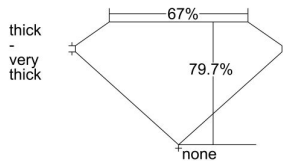

GIA®

FACSIMILE

GIA REPORT 2224396969

Verify this report at gia.edu

GIA DIAMOND DOSSIER®

April 19, 2016
GIA Report Number 2224396969
Shape and Cutting Style ..... Square Modified Brilliant
Measurements ..... 5.05 x 5.02 x 4.00 mm

GRADING RESULTS

Carat Weight ..... 0.91 carat
Color Grade ..... G
Clarity Grade VVS2

ADDITIONAL GRADING INFORMATION

Polish ..... Excellent
Symmetry ..... Good
Fluorescence ..... None
Clarity Characteristics ..... Pinpoint
Inscription(s): GIA 2224396969

PROPORTIONS

Profile not to actual proportions

GRADING SCALES

GIA COLOR SCALE		GIA CLARITY SCALE			
COLORLESS	D	VERY VERY SLIGHTLY INCLUDED	FLAWLESS		
	E		INTERNALLY FLAWLESS		
	F	VERY SLIGHTLY INCLUDED	VVS₁		
	G		VVS₂		
	H		VS₁		
	NEAR COLORLESS	I	SLIGHTLY INCLUDED	VS₂	
		J		SI₁	
		FAINT	K	INCLUDED	SI₂
			L		I₁
			M		I₂
VERY LIGHT			N	INCLUDED	I₃
			O		
			P		
	Q				
LIGHT	R				
	S				
	T				
	U				
	V				
	Z