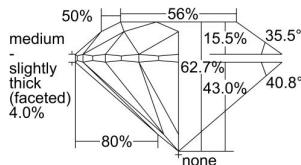

GIA®

FACSIMILE

GIA REPORT 2228405507

Verify this report at gia.edu

GIA DIAMOND DOSSIER®

April 18, 2016
GIA Report Number 2228405507
Shape and Cutting Style ..... Round Brilliant
Measurements ..... 5.92 - 5.94 x 3.72 mm

GRADING RESULTS

Carat Weight ..... 0.81 carat
Color Grade I
Clarity Grade I1
Cut Grade ..... Excellent

ADDITIONAL GRADING INFORMATION

Polish ..... Excellent
Symmetry ..... Excellent
Fluorescence ..... Faint
Clarity Characteristics ..... Feather
Inscription(s): GIA 2228405507

PROPORTIONS

Profile to actual proportions