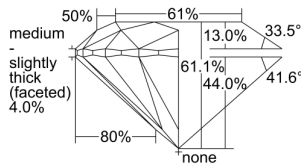

GIA®

FACSIMILE

GIA REPORT

7221422121

Verify this report at gia.edu

GIA DIAMOND DOSSIER®

April 20, 2016
GIA Report Number 7221422121
Shape and Cutting Style ..... Round Brilliant
Measurements ..... 4.49 - 4.50 x 2.75 mm

GRADING RESULTS

Carat Weight ..... 0.34 carat
Color Grade ..... D
Clarity Grade S11
Cut Grade ..... Excellent

ADDITIONAL GRADING INFORMATION

Polish ..... Excellent
Symmetry ..... Excellent
Fluorescence ..... Medium Blue
Clarity Characteristics ..... Crystal
Inscription(s): GIA 7221422121

PROPORTIONS

Profile to actual proportions

GRADING SCALES

GIA COLOR SCALE

COLORLESS	D
	E
	F
	G
	H
	I
	J
NEAR COLORLESS	K
	L
Faint	M
	N
	O
	P
Very Light	Q
	R
	S
	T
	U
	V
Light	W
	X
	Y
	Z

GIA CLARITY SCALE

FLAWLESS	VERY VERY SLIGHTLY INCLUDED	VVS₁	VVS₂	VS₁	VS₂	S1₁	S1₂	I₁	I₂	I₃	
											INTERNAL FLAWLESS

GIA CUT SCALE

EXCELLENT
VERY GOOD
GOOD
FAIR
POOR