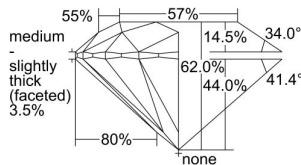

GIA®

FACSIMILE

GIA REPORT 6225141129

Verify this report at gia.edu

GIA DIAMOND DOSSIER®

March 20, 2016
GIA Report Number 6225141129
Shape and Cutting Style ..... Round Brilliant
Measurements ..... 5.22 - 5.23 x 3.24 mm

GRADING RESULTS

Carat Weight ..... 0.54 carat
Color Grade ..... D
Clarity Grade VS1
Cut Grade ..... Excellent

ADDITIONAL GRADING INFORMATION

Polish ..... Very Good
Symmetry ..... Excellent
Fluorescence ..... Medium Blue
Clarity Characteristics ..... Crystal, Cloud
Inscription(s): GIA 6225141129

PROPORTIONS

Profile to actual proportions

GRADING SCALES

GIA COLOR SCALE	GIA CLARITY SCALE	GIA CUT SCALE	
D	FLAWLESS	EXCELLENT	
E	INTERNALLY FLAWLESS		
F		VVS₁	VERY GOOD
G	VVS₂		
H	VS₁	GOOD	
I	VS₂		
J	SI₁	FAIR	
K	SI₂		
L	I₁	POOR	
M			
N			
O	I₂		
P			
Q	I₃		
R			
S			
T			
U			
V			
W			
X			
Y			
Z