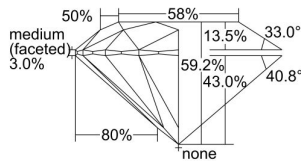

GIA®

FACSIMILE

GIA REPORT 2224310951

Verify this report at gia.edu

GIA DIAMOND DOSSIER®

April 15, 2016
GIA Report Number 2224310951
Shape and Cutting Style ..... Round Brilliant
Measurements ..... 3.69 - 3.71 x 2.19 mm

GRADING RESULTS

Carat Weight ..... 0.18 carat
Color Grade ..... G
Clarity Grade S11
Cut Grade ..... Very Good

ADDITIONAL GRADING INFORMATION

Polish ..... Excellent
Symmetry ..... Excellent
Fluorescence ..... None
Clarity Characteristics ..... Cloud
Inscription(s): GIA 2224310951

PROPORTIONS

Profile to actual proportions

GRADING SCALES

GIA COLOR SCALE	GIA CLARITY SCALE	GIA CUT SCALE	
D	FLAWLESS	EXCELLENT	
E	INTERNALLY FLAWLESS		
F		VVS₁	VERY GOOD
G	VVS₂		
H	VS₁	GOOD	
I	VS₂		
J	S1₁	FAIR	
K	S1₂		
L	I₁	POOR	
M	I₂		
N	I₃		
O			
P			
Q			
R			
S			
T			
U			
V			
W			
X			
Y			
Z