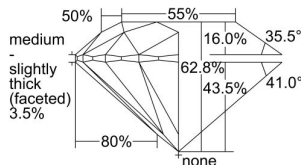

GIA®

FACSIMILE

GIA REPORT 6221397481

Verify this report at gia.edu

GIA DIAMOND DOSSIER®

April 16, 2016
GIA Report Number 6221397481
Shape and Cutting Style ..... Round Brilliant
Measurements ..... 5.64 - 5.68 x 3.56 mm

GRADING RESULTS

Carat Weight ..... 0.70 carat
Color Grade ..... G
Clarity Grade VS2
Cut Grade ..... Excellent

ADDITIONAL GRADING INFORMATION

Polish ..... Excellent
Symmetry ..... Excellent
Fluorescence ..... Faint
Clarity Characteristics ..... Crystal
Inscription(s): GIA 6221397481

PROPORTIONS

Profile to actual proportions

GRADING SCALES

GIA COLOR SCALE

COLORED	D
	E
	F
	G
	H
	I
	J
NEAR COLORLESS	K
	L
	M
FAIN	N
	O
	P
	Q
VERY LIGHT	R
	S
	T
	U
	V
	W
	X
	Y
LIGHT	Z

GIA CLARITY SCALE

FLAWLESS	VERY VERY SLIGHTLY INCLUDED	VS₁	VS₂	VS₁	VS₂	SLIGHTLY INCLUDED	SI₁	SI₂	I₁	I₂	I₃	
												VERY SLIGHTLY INCLUDED
INTERNALLY FLAWLESS	VERY SLIGHTLY INCLUDED	VS₁	VS₂	VS₁	VS₂	SLIGHTLY INCLUDED	SI₁	SI₂	I₁	I₂	I₃	

GIA CUT SCALE

EXCELLENT
VERY GOOD
GOOD
FAIR
POOR