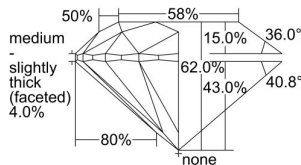

GIA®

FACSIMILE

GIA REPORT 5223389230

Verify this report at gia.edu

GIA DIAMOND DOSSIER®

April 18, 2016
GIA Report Number 5223389230
Shape and Cutting Style ..... Round Brilliant
Measurements ..... 5.32 - 5.33 x 3.30 mm

GRADING RESULTS

Carat Weight ..... 0.58 carat
Color Grade ..... D
Clarity Grade S11
Cut Grade ..... Excellent

ADDITIONAL GRADING INFORMATION

Polish ..... Excellent
Symmetry ..... Excellent
Fluorescence ..... Strong Blue
Clarity Characteristics ..... Crystal
Inscription(s): GIA 5223389230

PROPORTIONS

Profile to actual proportions