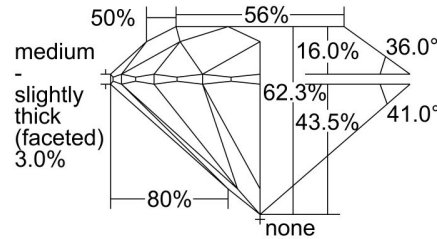

GIA DIAMOND GRADING REPORT

 March 05, 2015
 GIA Report Number 7198561612
 Shape and Cutting Style Round Brilliant
 Measurements 8.60 - 8.64 x 5.37 mm

GRADING RESULTS

 Carat Weight 2.44 carat
 Color Grade E
 Clarity Grade VS1
 Cut Grade Excellent

Profile to actual proportions

CLARITY CHARACTERISTICS

KEY TO SYMBOLS*

- Crystal
- ◌ Cloud
- ~ Feather
- Pinpoint
- ↗ Indented Natural

* Red symbols denote internal characteristics (inclusions). Green or black symbols denote external characteristics (blemishes). Diagram is an approximate representation of the diamond, and symbols shown indicate type, position, and approximate size of clarity characteristics. All clarity characteristics may not be shown. Details of finish are not shown.