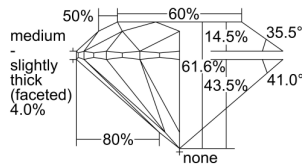

GIA®

FACSIMILE

GIA REPORT 7226311482

Verify this report at gia.edu

GIA DIAMOND DOSSIER®

April 07, 2016
GIA Report Number 7226311482
Shape and Cutting Style ..... Round Brilliant
Measurements ..... 5.93 - 5.96 x 3.66 mm

GRADING RESULTS

Carat Weight ..... 0.80 carat
Color Grade ..... G
Clarity Grade VS1
Cut Grade ..... Excellent

ADDITIONAL GRADING INFORMATION

Polish ..... Excellent
Symmetry ..... Excellent
Fluorescence ..... None
Clarity Characteristics..... Crystal, Feather, Cloud, Pinpoint
Inscription(s): GIA 7226311482

PROPORTIONS

Profile to actual proportions

GRADING SCALES

GIA COLOR SCALE	GIA CLARITY SCALE	GIA CUT SCALE	
D	FLAWLESS	EXCELLENT	
E	INTERNALLY FLAWLESS		
F		VVS₁	VERY GOOD
G	VVS₂		
H	VS₁	GOOD	
I	VS₂		
J	SI₁	FAIR	
K	SI₂		
L	I₁	POOR	
M	I₂		
N	I₃		
O			
P			
Q			
R			
S			
T			
U			
V			
W			
X			
Y			
Z