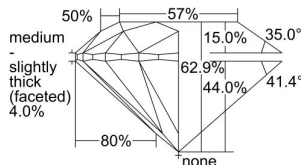

GIA®

FACSIMILE

GIA REPORT 7226311746

Verify this report at gia.edu

GIA DIAMOND DOSSIER®

April 07, 2016
GIA Report Number 7226311746
Shape and Cutting Style ..... Round Brilliant
Measurements ..... 5.64 - 5.66 x 3.55 mm

GRADING RESULTS

Carat Weight ..... 0.70 carat
Color Grade ..... H
Clarity Grade VS2
Cut Grade ..... Excellent

ADDITIONAL GRADING INFORMATION

Polish ..... Excellent
Symmetry ..... Excellent
Fluorescence ..... None
Clarity Characteristics ..... Cloud, Feather
Inscription(s): GIA 7226311746

PROPORTIONS

Profile to actual proportions

GRADING SCALES

GIA COLOR SCALE

COLORED	D
	E
	F
	G
	H
	I
	J
NEAR COLORLESS	K
	L
	M
	N
	O
	P
	R
	S
	T
	U
	V
	W
	X
	Y
	Z

GIA CLARITY SCALE

FLAWLESS	VERY VERY SLIGHTLY INCLUDED	VVS₁	
			VVS₂
INTERNALLY FLAWLESS	VERY SLIGHTLY INCLUDED	VS₁	
		VS₂	
SLIGHTLY INCLUDED	INCLUDED	SI₁	
		SI₂	
INCLUDED		I₁	
		I₂	
		I₃	

GIA CUT SCALE

EXCELLENT
VERY GOOD
GOOD
FAIR
POOR