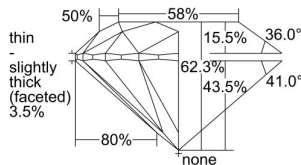

GIA®

FACSIMILE

GIA REPORT 2227311541

Verify this report at gia.edu

GIA DIAMOND DOSSIER®

April 12, 2016
GIA Report Number 2227311541
Shape and Cutting Style ..... Round Brilliant
Measurements ..... 5.64 - 5.69 x 3.53 mm

GRADING RESULTS

Carat Weight ..... 0.70 carat
Color Grade ..... G
Clarity Grade S11
Cut Grade ..... Very Good

ADDITIONAL GRADING INFORMATION

Polish ..... Excellent
Symmetry ..... Good
Fluorescence ..... None
Clarity Characteristics..... Cloud, Feather, Crystal
Inscription(s): GIA 2227311541

PROPORTIONS

Profile to actual proportions

GRADING SCALES

GIA COLOR SCALE	GIA CLARITY SCALE	GIA CUT SCALE	
D	FLAWLESS	EXCELLENT	
E	INTERNALLY FLAWLESS		
F		VVS₁	VERY GOOD
G	VVS₂		
H	VS₁	GOOD	
I	VS₂		
J	S1₁	FAIR	
K	S1₂		
L	I₁	POOR	
M	I₂		
N	I₃		
O			
P			
Q			
R			
S			
T			
U			
V			
W			
X			
Y			
Z