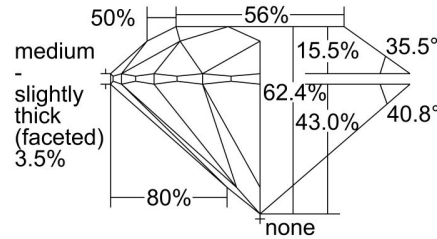

GIA DIAMOND GRADING REPORT

March 22, 2016
 GIA Report Number 1193673291
 Shape and Cutting Style Round Brilliant
 Measurements 7.28 - 7.34 x 4.56 mm

GRADING RESULTS

Carat Weight 1.50 carat
 Color Grade G
 Clarity Grade SI1
 Cut Grade Excellent

PROPORTIONS

Profile to actual proportions

CLARITY CHARACTERISTICS

KEY TO SYMBOLS*

-  Twinning Wisp
-  Needle
-  Feather
-  Cloud
-  Crystal

* Red symbols denote internal characteristics (inclusions). Green or black symbols denote external characteristics (blemishes). Diagram is an approximate representation of the diamond, and symbols shown indicate type, position, and approximate size of clarity characteristics. All clarity characteristics may not be shown. Details of finish are not shown.