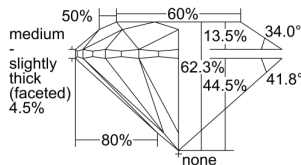

GIA®

FACSIMILE

GIA REPORT 3225227634

Verify this report at gia.edu

GIA DIAMOND DOSSIER®

March 30, 2016
GIA Report Number 3225227634
Shape and Cutting Style ..... Round Brilliant
Measurements ..... 5.25 - 5.28 x 3.28 mm

GRADING RESULTS

Carat Weight ..... 0.56 carat
Color Grade ..... H
Clarity Grade VS1
Cut Grade ..... Excellent

ADDITIONAL GRADING INFORMATION

Polish ..... Excellent
Symmetry ..... Excellent
Fluorescence ..... None
Clarity Characteristics..... Crystal, Cloud, Pinpoint
Inspection(s): GIA 3225227634

PROPORTIONS

Profile to actual proportions

GRADING SCALES

GIA COLOR SCALE

COLORESS	D
	E
	F
	G
	H
	I
	J
NEAR COLORESS	K
	L
FAINT	M
	N
	O
	P
	Q
VERY LIGHT	R
	S
	T
	U
	V
	W
	X
	Y
LIGHT	Z

GIA CLARITY SCALE

FLAWLESS	VERY VERY SLIGHTLY INCLUDED	VVS₁	VVS₂	VS₁	VS₂	SLIGHTLY SLIGHTLY INCLUDED	SI₁	SI₂	I₁	I₂	I₃	

GIA CUT SCALE

EXCELLENT
VERY GOOD
GOOD
FAIR
POOR