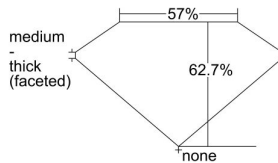

GIA®

FACSIMILE

GIA REPORT 6212857024

Verify this report at gia.edu

GIA DIAMOND DOSSIER®

February 24, 2016
GIA Report Number 6212857024
Shape and Cutting Style ..... Oval Brilliant
Measurements ..... 7.58 x 5.48 x 3.43 mm

GRADING RESULTS

Carat Weight ..... 0.90 carat
Color Grade ..... E
Clarity Grade SI1

ADDITIONAL GRADING INFORMATION

Polish ..... Excellent
Symmetry ..... Very Good
Fluorescence ..... Strong Blue
Clarity Characteristics ..... Crystal, Feather, Cavity
Inscription(s): GIA 6212857024

PROPORTIONS

Profile not to actual proportions

GRADING SCALES

GIA COLOR SCALE		GIA CLARITY SCALE			
COLORLESS	D	VERY VERY SLIGHTLY INCLUDED	FLAWLESS		
	E		INTERNALLY FLAWLESS		
	F	VERY SLIGHTLY INCLUDED	VVS₁		
	G		VVS₂		
	H		VS₁		
	NEAR COLORLESS	I	SLIGHTLY INCLUDED	VS₂	
		J		SI₁	
		FAINT	K	INCLUDED	SI₂
			L		I₁
			M		I₂
VERY LIGHT	N		INCLUDED	I₃	
	O				
	P				
	Q				
	R				
	S				
LIGHT	T				
	U				
	V				
	W				
	X				
Y					
Z