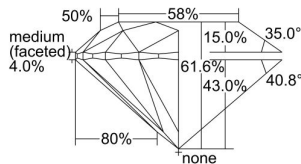

GIA®

FACSIMILE

GIA REPORT 7228232471

Verify this report at gia.edu

GIA DIAMOND DOSSIER®

April 01, 2016
GIA Report Number 7228232471
Shape and Cutting Style ..... Round Brilliant
Measurements ..... 5.78 - 5.83 x 3.58 mm

GRADING RESULTS

Carat Weight ..... 0.74 carat
Color Grade ..... G
Clarity Grade S11
Cut Grade ..... Excellent

ADDITIONAL GRADING INFORMATION

Polish ..... Excellent
Symmetry ..... Excellent
Fluorescence ..... None
Clarity Characteristics ..... Cloud, Feather
Inscription(s): GIA 7228232471

PROPORTIONS

Profile to actual proportions

GRADING SCALES

GIA
COLOR
SCALE

COLOREST	D
	E
	F
	G
	H
	I
	J
NEAR COLOREST	K
	L
FANIT	M
	N
	O
	P
VERY LIGHT	Q
	R
	S
	T
	U
	V
LIGHT	W
	X
	Y
	Z

GIA
CLARITY
SCALE

VERY VERY SLIGHTLY INCLUDED	FLAWLESS
	INTERNALLY FLAWLESS
VERY SLIGHTLY INCLUDED	VVS₁
	VVS₂
SLIGHTLY INCLUDED	VS₁
	VS₂
INCLUDED	I₁
	I₂
	I₃

GIA
CUT
SCALE

EXCELLENT
VERY GOOD
GOOD
FAIR
POOR