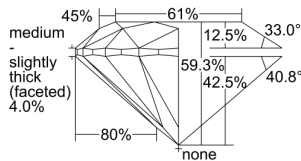

GIA®

FACSIMILE

GIA REPORT 6221349379

Verify this report at gia.edu

GIA DIAMOND DOSSIER®

April 12, 2016
GIA Report Number 6221349379
Shape and Cutting Style ..... Round Brilliant
Measurements ..... 4.32 - 4.34 x 2.57 mm

GRADING RESULTS

Carat Weight ..... 0.30 carat
Color Grade ..... F
Clarity Grade VVS1
Cut Grade ..... Excellent

ADDITIONAL GRADING INFORMATION

Polish ..... Very Good
Symmetry ..... Very Good
Fluorescence ..... None
Clarity Characteristics ..... Pinpoint, Natural
Inscription(s): GIA 6221349379

PROPORTIONS

Profile to actual proportions

GRADING SCALES

GIA COLOR SCALE

COLORLESS	D
	E
	F
	G
	H
	I
	J
NEAR COLORLESS	K
	L
FAINT	M
	N
	O
	P
VERY LIGHT	Q
	R
	S
	T
	U
	V
	W
	X
	Y
LIGHT	Z

GIA CLARITY SCALE

FLAWLESS	VERY VERY SLIGHTLY INCLUDED	VVS₁	VVS₂	VS₁	VS₂	SI₁	SI₂	I₁	I₂	I₃	
											VERY SLIGHTLY INCLUDED
INTERNALLY FLAWLESS	VERY SLIGHTLY INCLUDED										

GIA CUT SCALE

EXCELLENT
VERY GOOD
GOOD
FAIR
POOR