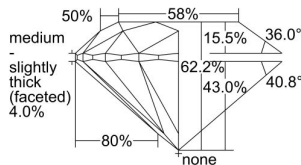

GIA®

FACSIMILE

GIA REPORT 7218842388

Verify this report at gia.edu

GIA DIAMOND DOSSIER®

February 18, 2016
GIA Report Number 7218842388
Shape and Cutting Style ..... Round Brilliant
Measurements ..... 5.97 - 6.00 x 3.72 mm

GRADING RESULTS

Carat Weight ..... 0.82 carat
Color Grade ..... F
Clarity Grade S11
Cut Grade ..... Excellent

ADDITIONAL GRADING INFORMATION

Polish ..... Excellent
Symmetry ..... Excellent
Fluorescence ..... None
Clarity Characteristics ..... Feather
Inscription(s): GIA 7218842388

PROPORTIONS

Profile to actual proportions

GRADING SCALES

GIA COLOR SCALE

COLORED	D
	E
	F
	G
	H
	I
	J
NEAR COLORLESS	K
	L
Faint	M
	N
	O
	P
Very Light	Q
	R
	S
	T
	U
	V
Light	W
	X
	Y
	Z

GIA CLARITY SCALE

FLAWLESS	INTERNAL FLAWLESS	
		FLAWLESS
VERY VERY SLIGHTLY INCLUDED	VERY SLIGHTLY INCLUDED	
		VVS₁
	VVS₂	
SLIGHTLY INCLUDED	INCLUDED	
		VS₁
	VS₂	
	SI₁	
	SI₂	
	I₁	
	I₂	
	I₃	

GIA CUT SCALE

EXCELLENT
VERY GOOD
GOOD
FAIR
POOR