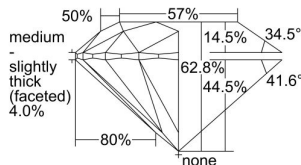

GIA®

FACSIMILE

GIA DIAMOND DOSSIER®

April 07, 2016
GIA Report Number 2227318657
Shape and Cutting Style ..... Round Brilliant
Measurements ..... 5.65 - 5.68 x 3.56 mm

GRADING RESULTS

Carat Weight ..... 0.70 carat
Color Grade ..... D
Clarity Grade S11
Cut Grade ..... Excellent

ADDITIONAL GRADING INFORMATION

Polish ..... Very Good
Symmetry ..... Excellent
Fluorescence ..... None
Clarity Characteristics ..... Crystal, Feather
Inscription(s): GIA 2227318657

GIA REPORT 2227318657

Verify this report at gia.edu

PROPORTIONS

Profile to actual proportions