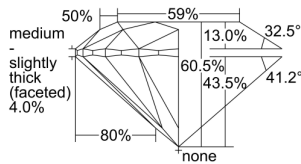

GIA®

FACSIMILE

GIA REPORT 6221329976

Verify this report at gia.edu

GIA DIAMOND DOSSIER®

April 07, 2016
GIA Report Number 6221329976
Shape and Cutting Style ..... Round Brilliant
Measurements ..... 5.34 - 5.38 x 3.24 mm

GRADING RESULTS

Carat Weight ..... 0.57 carat
Color Grade ..... D
Clarity Grade VS1
Cut Grade ..... Excellent

ADDITIONAL GRADING INFORMATION

Polish ..... Excellent
Symmetry ..... Excellent
Fluorescence ..... Medium Blue
Clarity Characteristics..... Crystal, Cloud, Pinpoint
Inscription(s): GIA 6221329976

PROPORTIONS

Profile to actual proportions

GRADING SCALES

GIA COLOR SCALE	GIA CLARITY SCALE	GIA CUT SCALE	
D	FLAWLESS	EXCELLENT	
E	INTERNALLY FLAWLESS		
F		VVS₁	VERY GOOD
G	VVS₂		
H	VS₁	GOOD	
I	VS₂		
J	SI₁	FAIR	
K	SI₂		
L	I₁	POOR	
M	I₂		
N	I₃		
O			
P			
Q			
R			
S			
T			
U			
V			
W			
X			
Y			
Z