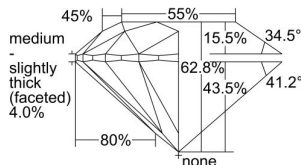

GIA®

FACSIMILE

GIA REPORT 1225315904

Verify this report at gia.edu

GIA DIAMOND DOSSIER®

April 07, 2016
GIA Report Number 1225315904
Shape and Cutting Style ..... Round Brilliant
Measurements ..... 5.40 - 5.42 x 3.40 mm

GRADING RESULTS

Carat Weight ..... 0.61 carat
Color Grade ..... F
Clarity Grade VS2
Cut Grade ..... Excellent

ADDITIONAL GRADING INFORMATION

Polish ..... Excellent
Symmetry ..... Excellent
Fluorescence ..... Faint
Clarity Characteristics ..... Crystal, Feather
Inscription(s): GIA 1225315904

PROPORTIONS

Profile to actual proportions

GRADING SCALES

GIA COLOR SCALE

COLORLESS	D
	E
	F
	G
	H
	I
	J
NEAR COLORLESS	K
	L
FAIN	M
	N
	O
	P
VERY LIGHT	Q
	R
	S
	T
	U
	V
	W
	X
	Y
LIGHT	Z

GIA CLARITY SCALE

FLAWLESS	VERY VERY SLIGHTLY INCLUDED	I₁	
			I₂
INTERNALLY FLAWLESS	VERY SLIGHTLY INCLUDED	SI₁	
			SI₂
VVS₁	VERY SLIGHTLY INCLUDED	VS₁	
			VS₂
VVS₂	VERY SLIGHTLY INCLUDED	VS₁	
			VS₂
VVS₁	VERY SLIGHTLY INCLUDED	SI₁	
			SI₂
VVS₂	VERY SLIGHTLY INCLUDED	I₁	
			I₂
VVS₁	VERY SLIGHTLY INCLUDED	I₂	
			I₃

GIA CUT SCALE

EXCELLENT	VERY VERY SLIGHTLY INCLUDED	I₁	
			I₂
VERY GOOD	VERY SLIGHTLY INCLUDED	VS₁	
			VS₂
GOOD	VERY SLIGHTLY INCLUDED	SI₁	
			SI₂
FAIR	VERY SLIGHTLY INCLUDED	I₁	
			I₂
POOR	VERY SLIGHTLY INCLUDED	I₂	
			I₃