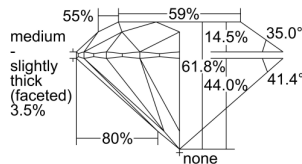

GIA®

FACSIMILE

GIA REPORT

5172454524

Verify this report at gia.edu

GIA DIAMOND DOSSIER®

April 01, 2016
GIA Report Number 5172454524
Shape and Cutting Style ..... Round Brilliant
Measurements ..... 5.96 - 5.97 x 3.69 mm

GRADING RESULTS

Carat Weight ..... 0.80 carat
Color Grade ..... H
Clarity Grade VS1
Cut Grade ..... Excellent

ADDITIONAL GRADING INFORMATION

Polish ..... Excellent
Symmetry ..... Excellent
Fluorescence ..... None
Clarity Characteristics ..... Feather, Pinpoint
Inscription(s): GIA 5172454524

PROPORTIONS

Profile to actual proportions

GRADING SCALES

GIA COLOR SCALE

COLORLESS	D
	E
	F
	G
	H
	I
	J
NEAR COLORLESS	K
	L
Faint	M
	N
	O
	P
Very Light	Q
	R
	S
	T
	U
	V
Light	W
	X
	Y
	Z

GIA CLARITY SCALE

FLAWLESS	VERY VERY SLIGHTLY INCLUDED	VVS₁	VVS₂	VS₁	VS₂	SLIGHTLY INCLUDED	SI₁	SI₂	I₁	I₂	I₃	
												INTERNAL FLAWLESS

GIA CUT SCALE

EXCELLENT
VERY GOOD
GOOD
FAIR
POOR