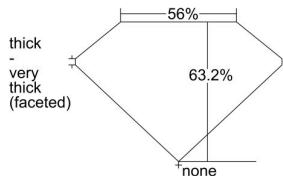

GIA®

FACSIMILE

GIA REPORT 1227317078

Verify this report at gia.edu

GIA DIAMOND DOSSIER®

April 15, 2016
GIA Report Number 1227317078
Shape and Cutting Style ..... Heart Brilliant
Measurements ..... 4.94 x 5.98 x 3.78 mm

GRADING RESULTS

Carat Weight ..... 0.71 carat
Color Grade ..... F
Clarity Grade SI1

ADDITIONAL GRADING INFORMATION

Polish ..... Excellent
Symmetry ..... Very Good
Fluorescence ..... None
Clarity Characteristics ..... Crystal
Inscription(s): GIA 1227317078

PROPORTIONS

Profile not to actual proportions

GRADING SCALES

GIA COLOR SCALE		GIA CLARITY SCALE		
NEAR COLORLESS	D	VERY VERY SLIGHTLY INCLUDED	FLAWLESS	
	E		INTERNALLY FLAWLESS	
	F	VERY SLIGHTLY INCLUDED	VVS₁	
	G		VVS₂	
	H	SLIGHTLY INCLUDED	VS₁	
	I		VS₂	
	J	INCLUDED	SI₁	
	K		SI₂	
	FAINT	L	INCLUDED	I₁
		M		I₂
N		I₃		
O				
P				
Q				
VERY LIGHT	R			
	S			
	T			
	U			
LIGHT	V			
	W			
	X			
	Y			
	Z