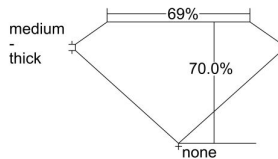

GIA®

FACSIMILE

GIA REPORT 2216578401

Verify this report at gia.edu

GIA DIAMOND DOSSIER®

January 21, 2016
GIA Report Number 2216578401
Shape and Cutting Style ..... Square Modified Brilliant
Measurements ..... 5.01 x 4.97 x 3.48 mm

GRADING RESULTS

Carat Weight ..... 0.73 carat
Color Grade ..... G
Clarity Grade VS2

ADDITIONAL GRADING INFORMATION

Polish ..... Very Good
Symmetry ..... Good
Fluorescence ..... None
Clarity Characteristics..... Feather, Cloud
Inspection(s): GIA 2216578401

PROPORTIONS

Profile not to actual proportions

GRADING SCALES

GIA COLOR SCALE		GIA CLARITY SCALE			
COLORLESS	D	VERY VERY SLIGHTLY INCLUDED	FLAWLESS		
	E		INTERNALLY FLAWLESS		
	F	VERY SLIGHTLY INCLUDED	VVS₁		
	G		VVS₂		
	H		VS₁		
	NEAR COLORLESS	I	SLIGHTLY INCLUDED	VS₂	
		J		SI₁	
		FAINT	K	INCLUDED	SI₂
			L		I₁
			M		I₂
VERY LIGHT	N	LIGHT	I₃		
	O				
	P				
	Q				
	R