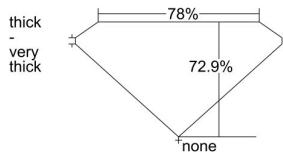

GIA®

FACSIMILE

GIA REPORT 1225314443

Verify this report at gia.edu

GIA DIAMOND DOSSIER®

April 15, 2016
GIA Report Number 1225314443
Shape and Cutting Style ..... Square Modified Brilliant
Measurements ..... 4.35 x 4.33 x 3.16 mm

GRADING RESULTS

Carat Weight ..... 0.50 carat
Color Grade ..... E
Clarity Grade VS1

ADDITIONAL GRADING INFORMATION

Polish ..... Very Good
Symmetry ..... Very Good
Fluorescence ..... None
Clarity Characteristics ..... Crystal, Knot, Feather
Inscription(s): GIA 1225314443

PROPORTIONS

Profile not to actual proportions

GRADING SCALES

GIA COLOR SCALE		GIA CLARITY SCALE			
COLORLESS	D	VERY VERY SLIGHTLY INCLUDED	FLAWLESS		
	E		INTERNALLY FLAWLESS		
	F	VERY SLIGHTLY INCLUDED	VVS₁		
	G		VVS₂		
	H		VS₁		
	NEAR COLORLESS	I	SLIGHTLY INCLUDED	VS₂	
		J		SI₁	
		FAINT	K	INCLUDED	SI₂
			L		I₁
			M		I₂
VERY LIGHT			N	INCLUDED	I₃
			O		
			P		
	Q				
LIGHT	R				
	S				
	T				
	U				
	V				
	Z