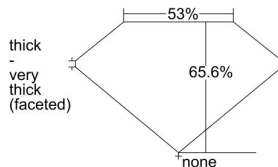

GIA®

FACSIMILE

GIA REPORT

7226314298

Verify this report at gia.edu

GIA DIAMOND DOSSIER®

April 15, 2016

GIA Report Number 7226314298

Shape and Cutting Style ..... Pear Brilliant

Measurements ..... 7.32 x 4.82 x 3.16 mm

GRADING RESULTS

Carat Weight ..... 0.70 carat

Color Grade ..... D

Clarity Grade VS1

ADDITIONAL GRADING INFORMATION

Polish ..... Very Good

Symmetry ..... Excellent

Fluorescence ..... None

Clarity Characteristics..... Crystal, Pinpoint

Inscription(s): GIA 7226314298

PROPORTIONS

Profile not to actual proportions

GRADING SCALES

GIA COLOR SCALE		GIA CLARITY SCALE			
COLORLESS	D	VERY VERY SLIGHTLY INCLUDED	FLAWLESS		
	E		INTERNALLY FLAWLESS		
	F	VERY SLIGHTLY INCLUDED	VVS₁		
	G		VVS₂		
	H		VS₁		
	NEAR COLORLESS	I	SLIGHTLY INCLUDED	VS₂	
		J		SI₁	
		FAINT	K	INCLUDED	SI₂
			L		I₁
			M		I₂
VERY LIGHT	N	LIGHT	I₃		
	O				
	P				
	Q				
	R				
	S				
	T				
	U				
	V				
	W				
	X				
	Y				
	Z