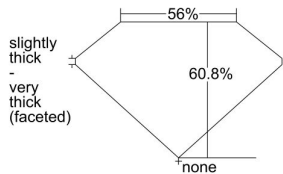

GIA®

FACSIMILE

GIA REPORT 6212768845

Verify this report at gia.edu

GIA DIAMOND DOSSIER®

February 16, 2016
GIA Report Number 6212768845
Shape and Cutting Style ..... Heart Brilliant
Measurements ..... 4.47 x 5.46 x 3.32 mm

GRADING RESULTS

Carat Weight ..... 0.50 carat
Color Grade ..... D
Clarity Grade VVS1

ADDITIONAL GRADING INFORMATION

Polish ..... Excellent
Symmetry ..... Very Good
Fluorescence ..... None
Clarity Characteristics ..... Cavity, Feather
Inscription(s): GIA 6212768845

PROPORTIONS

Profile not to actual proportions

GRADING SCALES

GIA COLOR SCALE		GIA CLARITY SCALE			
COLORLESS	D	VERY VERY SLIGHTLY INCLUDED	FLAWLESS		
	E		INTERNALLY FLAWLESS		
	F	VERY SLIGHTLY INCLUDED	VVS₁		
	G		VVS₂		
	H		VS₁		
	NEAR COLORLESS	I	SLIGHTLY INCLUDED	VS₂	
		J		SI₁	
		FAINT	K	INCLUDED	SI₂
			L		I₁
			M		I₂
VERY LIGHT			N	INCLUDED	I₃
			O		
			P		
	Q				
LIGHT	R				
	S				
	T				
	U				
	V				
	Z