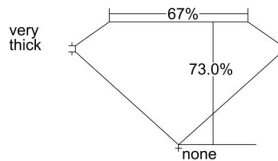

GIA®

FACSIMILE

GIA REPORT 7226054846

Verify this report at gia.edu

GIA DIAMOND DOSSIER®

March 14, 2016
GIA Report Number 7226054846
Shape and Cutting Style ..... Square Modified Brilliant
Measurements ..... 4.28 x 4.23 x 3.09 mm

GRADING RESULTS

Carat Weight ..... 0.50 carat
Color Grade ..... D
Clarity Grade VVS1

ADDITIONAL GRADING INFORMATION

Polish ..... Excellent
Symmetry ..... Very Good
Fluorescence ..... None
Clarity Characteristics ..... Pinpoint
Inscription(s): GIA 7226054846

PROPORTIONS

Profile not to actual proportions

GRADING SCALES

GIA COLOR SCALE		GIA CLARITY SCALE			
COLORLESS	D	VERY VERY SLIGHTLY INCLUDED	FLAWLESS		
	E		INTERNALLY FLAWLESS		
	F	VERY SLIGHTLY INCLUDED	VVS₁		
	G		VVS₂		
	H		VS₁		
	NEAR COLORLESS	I	SLIGHTLY INCLUDED	VS₂	
		J		SI₁	
		FAINT	K	INCLUDED	SI₂
			L		I₁
			M		I₂
VERY LIGHT	N	LIGHT	I₃		
	O				
	P				
	Q				
	R