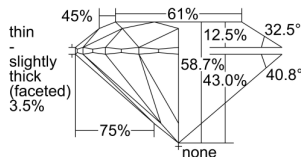

GIA®

FACSIMILE

GIA REPORT 6221270998

Verify this report at gia.edu

GIA DIAMOND DOSSIER®

April 05, 2016
GIA Report Number 6221270998
Shape and Cutting Style ..... Round Brilliant
Measurements ..... 4.36 - 4.38 x 2.57 mm

GRADING RESULTS

Carat Weight ..... 0.30 carat
Color Grade ..... F
Clarity Grade VS1
Cut Grade ..... Excellent

ADDITIONAL GRADING INFORMATION

Polish ..... Excellent
Symmetry ..... Very Good
Fluorescence ..... None
Clarity Characteristics ..... Cloud
Inscription(s): GIA 6221270998

PROPORTIONS

GRADING SCALES

GIA COLOR SCALE	GIA CLARITY SCALE	GIA CUT SCALE	
D	FLAWLESS	EXCELLENT	
E	INTERNALLY FLAWLESS		
F		VVS₁	VERY GOOD
G	VVS₂		
H	VS₁	GOOD	
I	VS₂		
J	SI₁	FAIR	
K	SI₂		
L	I₁	POOR	
M			I₂
N	I₃		
O			
P			
Q			
R			
S			
T			
U			
V			
W			
X			
Y			
Z