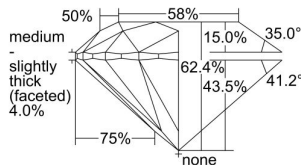

GIA®

FACSIMILE

GIA REPORT 5223241944

Verify this report at gia.edu

GIA DIAMOND DOSSIER®

April 05, 2016
GIA Report Number 5223241944
Shape and Cutting Style ..... Round Brilliant
Measurements ..... 4.40 - 4.43 x 2.75 mm

GRADING RESULTS

Carat Weight ..... 0.33 carat
Color Grade ..... G
Clarity Grade S11
Cut Grade ..... Excellent

ADDITIONAL GRADING INFORMATION

Polish ..... Excellent
Symmetry ..... Excellent
Fluorescence ..... None
Clarity Characteristics ..... Cloud
Inscription(s): GIA 5223241944

PROPORTIONS

Profile to actual proportions

GRADING SCALES

GIA COLOR SCALE	GIA CLARITY SCALE	GIA CUT SCALE	
D	FLAWLESS	EXCELLENT	
E	INTERNALLY FLAWLESS		
F		VVS₁	VERY GOOD
G	VVS₂		
H	VS₁	GOOD	
I	VS₂		
J	S1₁	FAIR	
K	S1₂		
L	I₁	POOR	
M	I₂		
N	I₃		
O			
P			
Q			
R			
S			
T			
U			
V			
W			
X			
Y			
Z