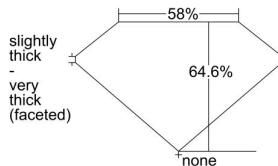

GIA®

FACSIMILE

GIA REPORT 2226160978

Verify this report at gia.edu

GIA DIAMOND DOSSIER®

March 24, 2016
GIA Report Number 2226160978
Shape and Cutting Style ..... Oval Brilliant
Measurements ..... 6.70 x 4.99 x 3.22 mm

GRADING RESULTS

Carat Weight ..... 0.70 carat
Color Grade ..... D
Clarity Grade S11

ADDITIONAL GRADING INFORMATION

Polish ..... Excellent
Symmetry ..... Very Good
Fluorescence ..... Medium Blue
Clarity Characteristics..... Cloud, Crystal, Knot
Inscription(s): GIA 2226160978

PROPORTIONS

Profile not to actual proportions

GRADING SCALES

GIA COLOR SCALE		GIA CLARITY SCALE		
COLORLESS	D	VERY SLIGHTLY SLIGHTLY INCLUDED	FLAWLESS	
	E		INTERNALLY FLAWLESS	
	F		VVS₁	
	G		VVS₂	
	NEAR COLORLESS	H	VERY SLIGHTLY INCLUDED	VS₁
		I		VS₂
		J		SI₁
		K		SI₂
	FAINT	L	SLIGHTLY INCLUDED	I₁
		M		I₂
N		I₃		
O				
VERT LIGHT	P	INCLUDED		
	Q			
	R			
	S			
	T			
	U			
	V			
	W			
LIGHT	X			
	Y			
	Z