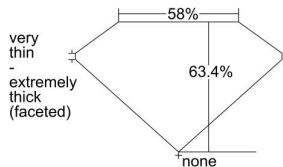

GIA®

FACSIMILE

GIA REPORT 5172528015

Verify this report at gia.edu

GIA DIAMOND DOSSIER®

March 16, 2016
GIA Report Number 5172528015
Shape and Cutting Style ..... Heart Brilliant
Measurements ..... 5.48 x 6.28 x 3.98 mm

GRADING RESULTS

Carat Weight ..... 0.81 carat
Color Grade ..... E
Clarity Grade SI2

ADDITIONAL GRADING INFORMATION

Polish ..... Very Good
Symmetry ..... Good
Fluorescence ..... None
Clarity Characteristics..... Crystal, Cloud, Feather
Inscription(s): GIA 5172528015

PROPORTIONS

Profile not to actual proportions

GRADING SCALES

GIA COLOR SCALE		GIA CLARITY SCALE			
COLORLESS	D	VERY VERY SLIGHTLY INCLUDED	FLAWLESS		
	E		INTERNALLY FLAWLESS		
	F		VVS₁		
	G		VVS₂		
	NEAR COLORLESS	H	VERY SLIGHTLY INCLUDED	VS₁	
		I		VS₂	
		FAINT	J	SLIGHTLY INCLUDED	SI₁
			K		SI₂
	L		I₁		
	VERY LIGHT		M	INCLUDED	I₂
N			I₃		
O					
P					
LIGHT	Q				
	R				
	S				
	T				
	U				
	V				
	W				
	X				
	Y				
	Z