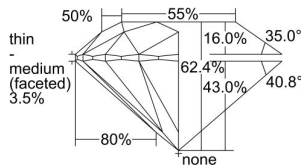

GIA®

FACSIMILE

GIA DIAMOND DOSSIER®

April 05, 2016
GIA Report Number 2227242579
Shape and Cutting Style ..... Round Brilliant
Measurements ..... 4.75 - 4.78 x 2.98 mm

GRADING RESULTS

Carat Weight ..... 0.41 carat
Color Grade ..... D
Clarity Grade VS1
Cut Grade ..... Excellent

ADDITIONAL GRADING INFORMATION

Polish ..... Very Good
Symmetry ..... Excellent
Fluorescence ..... Medium Blue
Clarity Characteristics ..... Crystal
Inscription(s): GIA 2227242579

GIA REPORT 2227242579

Verify this report at gia.edu

PROPORTIONS

Profile to actual proportions