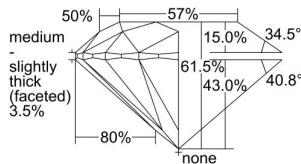

GIA®

FACSIMILE

GIA REPORT 6222274984

Verify this report at gia.edu

GIA DIAMOND DOSSIER®

April 05, 2016
GIA Report Number **6222274984**
Shape and Cutting Style ..... **Round Brilliant**
Measurements ..... **3.72 - 3.73 x 2.29 mm**

GRADING RESULTS

Carat Weight ..... **0.19 carat**
Color Grade ..... **E**
Clarity Grade **VVS1**
Cut Grade ..... **Excellent**

ADDITIONAL GRADING INFORMATION

Polish ..... **Excellent**
Symmetry ..... **Excellent**
Fluorescence ..... **None**
Clarity Characteristics..... **Pinpoint, Needle, Cavity**
Inspection(s): GIA 6222274984

PROPORTIONS

Profile to actual proportions

GRADING SCALES

GIA COLOR SCALE	GIA CLARITY SCALE	GIA CUT SCALE
D	FLAWLESS	EXCELLENT
E	INTERNALLY FLAWLESS	
F	VVS₁	VERY GOOD
G		
H	VS₁	GOOD
I		
J	SI₁	FAIR
K		
L	I₁	POOR
M		
N	I₂	
O		
P	I₃	
Q		
R		
S		
T		
U		
V		
W		
X		
Y		
Z