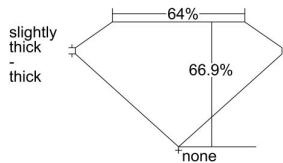

GIA®

FACSIMILE

GIA REPORT 5216114631

Verify this report at gia.edu

GIA DIAMOND DOSSIER®

November 05, 2015
GIA Report Number 5216114631
Shape and Cutting Style ..... **Cut-Cornered Square Modified Brilliant**
Measurements ..... 5.23 x 5.19 x 3.47 mm

GRADING RESULTS

Carat Weight ..... 0.74 carat
Color Grade ..... F
Clarity Grade VS1

ADDITIONAL GRADING INFORMATION

Polish ..... Excellent
Symmetry ..... Excellent
Fluorescence ..... None
Clarity Characteristics ..... Cloud, Feather
Inscription(s): GIA 5216114631

PROPORTIONS

Profile not to actual proportions

GRADING SCALES

GIA COLOR SCALE		GIA CLARITY SCALE			
COLORLESS	D	VERY VERY SLIGHTLY INCLUDED	FLAWLESS		
	E		INTERNALLY FLAWLESS		
	F	VERY SLIGHTLY INCLUDED	VVS₁		
	G		VVS₂		
	H		VS₁		
	NEAR COLORLESS	I	SLIGHTLY INCLUDED	VS₂	
		J		SI₁	
		FAINT	K	INCLUDED	SI₂
			L		I₁
			M		I₂
N			I₃		
VERY LIGHT	O	LIGHT			
	P				
	Q				
	R				
LIGHT	S				
	T				
	U				
	V				
	W				
	X				
	Y				
	Z