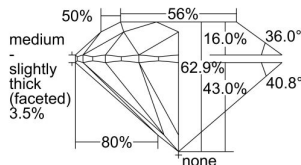

GIA®

FACSIMILE

GIA DIAMOND DOSSIER®

March 02, 2016
GIA Report Number 2217981573
Shape and Cutting Style ..... Round Brilliant
Measurements ..... 5.74 - 5.76 x 3.61 mm

GRADING RESULTS

Carat Weight ..... 0.73 carat
Color Grade ..... D
Clarity Grade S11
Cut Grade ..... Excellent

ADDITIONAL GRADING INFORMATION

Polish ..... Excellent
Symmetry ..... Excellent
Fluorescence ..... None
Clarity Characteristics ..... Crystal, Cloud
Inscription(s): GIA 2217981573

GIA REPORT 2217981573

Verify this report at gia.edu

PROPORTIONS

Profile to actual proportions