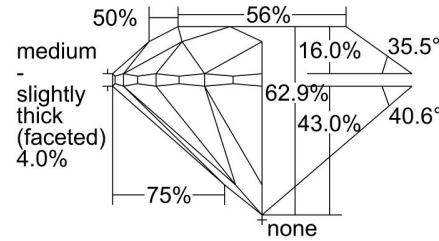

GIA DIAMOND GRADING REPORT

February 22, 2016

GIA Report Number 6212813199

Shape and Cutting Style Round Brilliant

Measurements 7.24 - 7.29 x 4.56 mm

GRADING RESULTS

Carat Weight 1.50 carat

Color Grade F

Clarity Grade SI1

Cut Grade Excellent

ADDITIONAL GRADING INFORMATION

Polish Excellent

Symmetry Excellent

Fluorescence None

Inscription(s): GIA 6212813199

Comments: Additional clouds are not shown. Pinpoints are not shown.

PROPORTIONS

Profile to actual proportions

CLARITY CHARACTERISTICS

KEY TO SYMBOLS*

-  Feather
-  Cloud
-  Crystal

* Red symbols denote internal characteristics (inclusions). Green or black symbols denote external characteristics (blemishes). Diagram is an approximate representation of the diamond, and symbols shown indicate type, position, and approximate size of clarity characteristics. All clarity characteristics may not be shown. Details of finish are not shown.