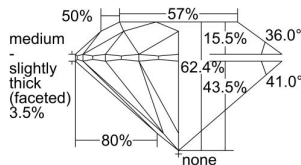

GIA®

FACSIMILE

GIA REPORT 1227252044

Verify this report at gia.edu

GIA DIAMOND DOSSIER®

April 04, 2016
GIA Report Number 1227252044
Shape and Cutting Style ..... Round Brilliant
Measurements ..... 5.09 - 5.12 x 3.19 mm

GRADING RESULTS

Carat Weight ..... 0.51 carat
Color Grade ..... F
Clarity Grade ..... Internally Flawless
Cut Grade ..... Excellent

ADDITIONAL GRADING INFORMATION

Polish ..... Excellent
Symmetry ..... Excellent
Fluorescence ..... Medium Blue
Clarity Characteristics ..... Minor Details of Polish
Inscription(s): GIA 1227252044

PROPORTIONS

Profile to actual proportions

GRADING SCALES

GIA COLOR SCALE

COLORED	D
	E
	F
	G
	H
	I
	J
NEAR COLORLESS	K
	L
Faint	M
	N
	O
	P
Very Light	Q
	R
	S
	T
	U
	V
	W
	X
	Y
Light	Z

GIA CLARITY SCALE

VERY VERY SLIGHTLY INCLUDED	FLAWLESS
	INTERNALLY FLAWLESS
VERY SLIGHTLY INCLUDED	VVS₁
	VVS₂
SLIGHTLY INCLUDED	VS₁
	VS₂
INCLUDED	SI₁
	SI₂
	I₁
	I₂
	I₃

GIA CUT SCALE

EXCELLENT
VERY GOOD
GOOD
FAIR
POOR