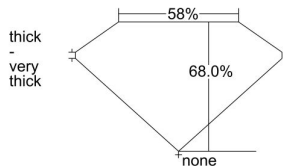

GIA®

FACSIMILE

GIA REPORT 5216542819

Verify this report at gia.edu

GIA DIAMOND DOSSIER®

January 19, 2016
GIA Report Number 5216542819
Shape and Cutting Style ..... Emerald Cut
Measurements ..... 6.23 x 4.55 x 3.10 mm

GRADING RESULTS

Carat Weight ..... 0.81 carat
Color Grade ..... G
Clarity Grade VS1

ADDITIONAL GRADING INFORMATION

Polish ..... Excellent
Symmetry ..... Excellent
Fluorescence ..... Medium Blue
Clarity Characteristics ..... Crystal, Cloud
Inscription(s): GIA 5216542819

PROPORTIONS

Profile not to actual proportions

GRADING SCALES

GIA COLOR SCALE		GIA CLARITY SCALE			
COLORLESS	D	VERY VERY SLIGHTLY INCLUDED	FLAWLESS		
	E		INTERNALLY FLAWLESS		
	F		VVS₁		
	G		VVS₂		
	NEAR COLORLESS	H	VERY SLIGHTLY INCLUDED	VS₁	
		I		VS₂	
		FAINT	J	SLIGHTLY INCLUDED	SI₁
			K		SI₂
	L		I₁		
	VERY LIGHT		M	INCLUDED	I₂
N			I₃		
O					
P					
LIGHT	Q				
	R				
	S				
	T				
	U				
	V				
	W				
	X				
	Y				
	Z