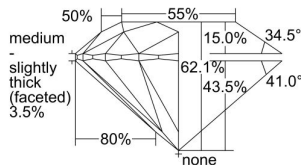

GIA®

FACSIMILE

GIA REPORT 2227083785

Verify this report at gia.edu

GIA DIAMOND DOSSIER®

March 15, 2016
GIA Report Number 2227083785
Shape and Cutting Style ..... Round Brilliant
Measurements ..... 3.71 - 3.72 x 2.31 mm

GRADING RESULTS

Carat Weight ..... 0.19 carat
Color Grade ..... E
Clarity Grade VS1
Cut Grade ..... Excellent

ADDITIONAL GRADING INFORMATION

Polish ..... Excellent
Symmetry ..... Excellent
Fluorescence ..... None
Clarity Characteristics..... Feather, Cloud, Pinpoint
Inscription(s): GIA 2227083785

PROPORTIONS

Profile to actual proportions