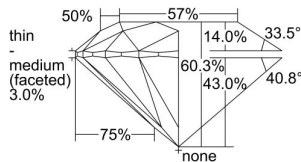

GIA®

FACSIMILE

GIA REPORT 7223119577

Verify this report at gia.edu

GIA DIAMOND DOSSIER®

March 18, 2016
GIA Report Number 7223119577
Shape and Cutting Style ..... Round Brilliant
Measurements ..... 3.66 - 3.68 x 2.22 mm

GRADING RESULTS

Carat Weight ..... 0.18 carat
Color Grade ..... E
Clarity Grade VS1
Cut Grade ..... Excellent

ADDITIONAL GRADING INFORMATION

Polish ..... Excellent
Symmetry ..... Excellent
Fluorescence ..... None
Clarity Characteristics ..... Feather, Cloud
Inscription(s): GIA 7223119577

PROPORTIONS

Profile to actual proportions

GRADING SCALES

GIA COLOR SCALE	GIA CLARITY SCALE	GIA CUT SCALE	
D	FLAWLESS	EXCELLENT	
E	INTERNALLY FLAWLESS		
F		VVS₁	VERY GOOD
G	VVS₂		
H	VS₁	GOOD	
I	VS₂		
J	SI₁	FAIR	
K	SI₂		
L	I₁	POOR	
M	I₂		
N	I₃		
O			
P			
Q			
R			
S			
T			
U			
V			
W			
X			
Y			
Z