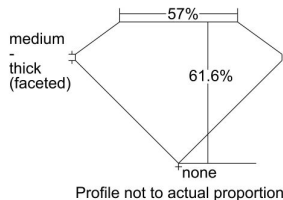

GIA®

FACSIMILE

GIA REPORT 6215871683

Verify this report at gia.edu

GIA DIAMOND DOSSIER®

March 02, 2016
GIA Report Number 6215871683
Shape and Cutting Style ..... Heart Brilliant
Measurements ..... 4.30 x 5.18 x 3.19 mm

GRADING RESULTS

Carat Weight ..... 0.42 carat
Color Grade ..... F
Clarity Grade VVS2

ADDITIONAL GRADING INFORMATION

Polish ..... Very Good
Symmetry ..... Very Good
Fluorescence ..... None
Clarity Characteristics ..... Pinpoint
Inscription(s): GIA 6215871683

PROPORTIONS

GRADING SCALES

GIA COLOR SCALE		GIA CLARITY SCALE			
COLORLESS	D	VERY VERY SLIGHTLY INCLUDED	FLAWLESS		
	E		INTERNALLY FLAWLESS		
	F	VERY SLIGHTLY INCLUDED	VVS₁		
	G		VVS₂		
	H		VS₁		
	NEAR COLORLESS	I	SLIGHTLY INCLUDED	VS₂	
		J		SI₁	
		FAINT	K	INCLUDED	SI₂
			L		I₁
			M		I₂
N			I₃		
VERT LIGHT	O	LIGHT			
	P				
	Q				
	R				
	S				
	T				
LIGHT	U				
	V				
	W				
	X				
	Y				
	Z