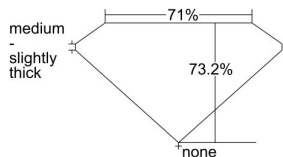

GIA®

FACSIMILE

GIA REPORT 6212934455

Verify this report at gia.edu

GIA DIAMOND DOSSIER®

March 01, 2016
GIA Report Number 6212934455
Shape and Cutting Style ..... Square Modified Brilliant
Measurements ..... 5.12 x 5.07 x 3.71 mm

GRADING RESULTS

Carat Weight ..... 0.80 carat
Color Grade ..... G
Clarity Grade VVS1

ADDITIONAL GRADING INFORMATION

Polish ..... Excellent
Symmetry ..... Very Good
Fluorescence ..... None
Clarity Characteristics..... Pinpoint, Feather, Surface Graining
Inscription(s): GIA 6212934455

PROPORTIONS

Profile not to actual proportions

GRADING SCALES

GIA COLOR SCALE		GIA CLARITY SCALE			
COLORLESS	D	VERY VERY SLIGHTLY INCLUDED	FLAWLESS		
	E		INTERNALLY FLAWLESS		
	F		VVS₁		
	NEAR COLORLESS	G	VVS₂		
		H	VERY SLIGHTLY INCLUDED	VS₁	
		I		VS₂	
		FAINT	J	SLIGHTLY INCLUDED	SI₁
			K		SI₂
	L		INCLUDED		I₁
	M			I₂	
N	I₃				
VERT LIGHT	O				
	P				
	Q				
	R				
	S				
	LIGHT	T			
		U			
V					
	W				
	X				
	Y				
	Z