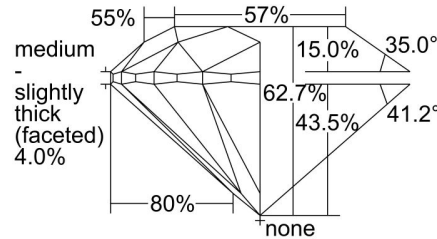

**GIA DIAMOND GRADING REPORT**

November 19, 2014  
 GIA Report Number ..... 1166748465  
 Shape and Cutting Style ..... Round Brilliant  
 Measurements ..... 6.39 - 6.42 x 4.01 mm

**GRADING RESULTS**

Carat Weight ..... 1.02 carat  
 Color Grade ..... J  
 Clarity Grade ..... SI2  
 Cut Grade ..... Excellent

**PROPORTIONS**

Profile to actual proportions

**CLARITY CHARACTERISTICS**

**KEY TO SYMBOLS\***

-  Twinning Wisp
-  Feather
-  Natural

\* Red symbols denote internal characteristics (inclusions). Green or black symbols denote external characteristics (blemishes). Diagram is an approximate representation of the diamond, and symbols shown indicate type, position, and approximate size of clarity characteristics. All clarity characteristics may not be shown. Details of finish are not shown.